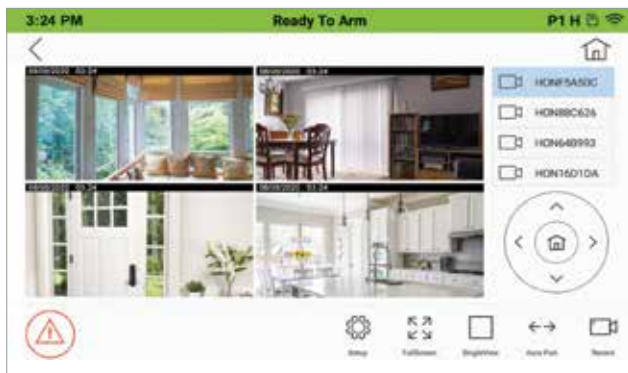

Tuxedo Touch® Controller Touchscreens and Compatibility

Touchscreens

Z-Wave® List Screen

Camera Screen

Zone List Screen

Compatibility

CONTROL PANEL	MAX. NO. OF TUXEDO TOUCHSCREEN KEYPADS
VISTA-15P (Honeywell Home)	2
VISTA-15PSIA (Honeywell Home)	2
VISTA-20P (Honeywell Home)	4
VISTA-20PSIA (Honeywell Home)	4
VISTA-21iP (Honeywell Home)	4
VISTA-21iPSIA (Honeywell Home)	4
VISTA-21iPLTE (Honeywell Home)	4
VISTA-128BPT (Resideo)	6
V128BPSTIA (Resideo)	6
VISTA-250BPT (Resideo)	6
VISTA-32FBPT (Resideo)	6
VISTA-128FBPT (Resideo)	6
VISTA-250FBPT (Resideo)	6

ORDERING

TUXEDOW	7" Color Touchscreen Keypad with Smart Control and Voice Annunciation (Honeywell Home)
TUXEDOWC	7" Color Touchscreen Keypad with Smart Control and Voice Annunciation (Resideo)

For more information