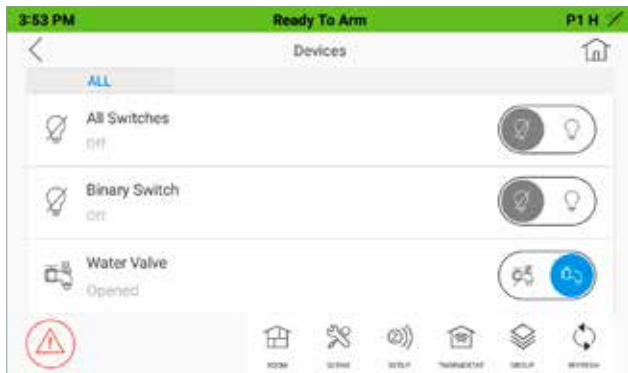

Tuxedo Touch® Controller Touchscreens and Compatibility

Touchscreens

Z-Wave® List Screen

Camera Screen

Zone List Screen

Compatibility

CONTROL PANEL	MAX. NO. OF TUXEDO TOUCHSCREEN KEYPADS
VISTA-15P (Honeywell Home)	2
VISTA-15PSIA (Honeywell Home)	2
VISTA-20P (Honeywell Home)	4
VISTA-20PSIA (Honeywell Home)	4
VISTA-21iP (Honeywell Home)	4
VISTA-21iPSIA (Honeywell Home)	4
VISTA-21iPLTE (Honeywell Home)	4
VISTA-128BPT (Resideo)	6
V128BPSTIA (Resideo)	6
VISTA-250BPT (Resideo)	6
VISTA-32FBPT (Resideo)	6
VISTA-128FBPT (Resideo)	6
VISTA-250FBPT (Resideo)	6