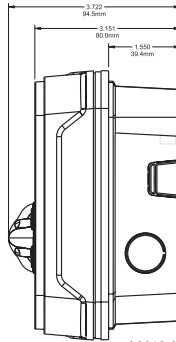

Dimensions	
Wall Strobes and Horn Strobes (including lens)	5.84" L x 3.76" W x 1.56" D (148mm x 95.5mm x 39.6mm)
Wall Strobes and Horn Strobes (including lens) with SBBGRL/WL Surface Mount Back Box	5.84" L x 3.76" W x 3.72" D (148mm x 95.5mm x 94.5mm)
Ceiling Strobes and Horn Strobes (including lens)	6.8" diameter x 2.22" D (173mm x 56.4mm)
Ceiling Strobes and Horn Strobes (including lens) with SBBGRL/WL Surface Mount Back Box	6.98" diameter x 4.72" D (177.3mm x 120mm)
Wall Horns	5.84" L x 3.76" W x 1.56" D (148mm x 95.5mm x 39.6mm)
Wall Horns with SBBGRL/WL Surface Mount Back Box	5.84" L x 3.76" W x 3.11" D (148mm x 95.5mm x 79mm)

## L-Series with LED Outdoor Dimensions: Wall-Mounted Equipment

A0547-00

Outdoor Compact Wall Horn with Compact Surface Mount Back Box (SBBGRL/SBBGWL)

A0557-00

Outdoor Compact Wall Horn with Compact Surface Mount Back Box (SBBGRL/SBBGWL)