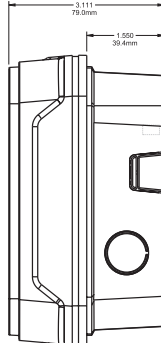

L-Series with LED Outdoor Dimensions: Wall-Mounted Equipment

A0547-00

Outdoor Compact Wall Horn with Compact Surface Mount Back Box (SBBGRL/SBBGWL)