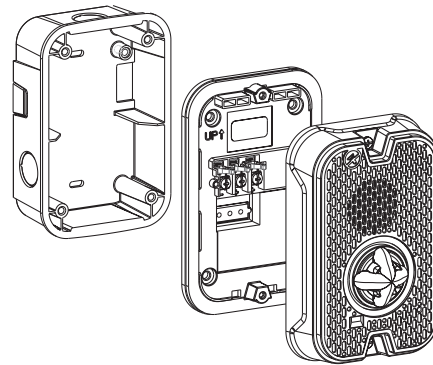

Outdoor Compact Wall Horn with Compact Surface Mount Back Box (SBBGRL/SBBGWL)

A055v4-01

Outdoor Compact Strobes, Horn Strobes for Wall with Compact Surface Mount Back Box (SBBGRL/SBBGWL)

L-Series with LED Outdoor Dimensions: Ceiling-Mounted Equipment