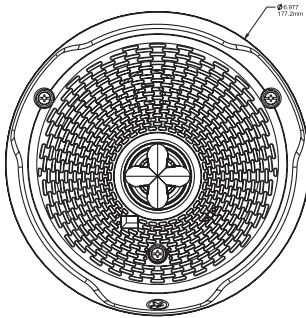

A0608-00

Strobes, Horn Strobes for Ceilings with Surface Mount Back Box (SBBCRL/SBBCWL)