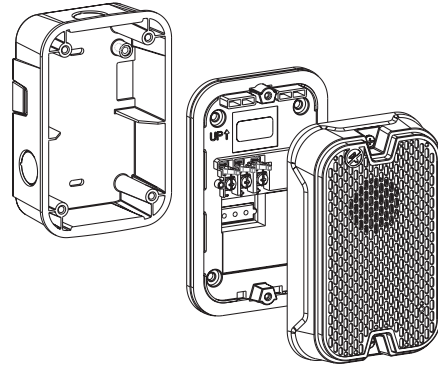

L-Series with LED Outdoor Dimensions: Wall-Mounted Equipment

A0547-00

A0557-00

A0613-00

A055v4-01

L-Series with LED Outdoor Dimensions: Ceiling-Mounted Equipment

A0608-00

Strobes, Horn Strobes for Ceilings with Surface Mount Back Box (SBBCRL/SBBCWL)

A0546-00

Strobes, Horn Strobes for Ceilings with Surface Mount Back Box (SBBCRL/SBBCWL)