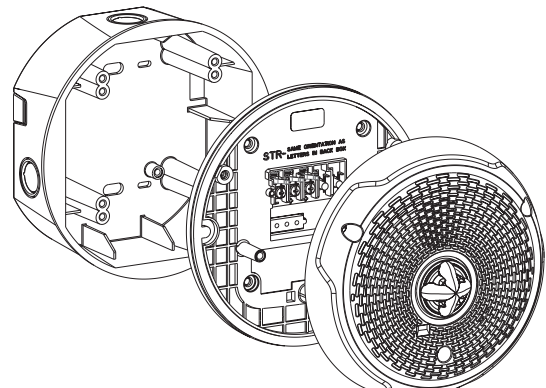

## L-Series with LED Outdoor Dimensions: Wall-Mounted Equipment

A0547-00

Outdoor Compact Wall Horn with Compact Surface Mount Back Box (SBBGRL/SBBGWL)

A0557-00

Outdoor Compact Wall Horn with Compact Surface Mount Back Box (SBBGRL/SBBGWL)

A0613-00

Outdoor Compact Strobes, Horn Strobes for Wall with Compact Surface Mount Back Box (SBBGRL/SBBGWL)

A055v4-01

Outdoor Compact Strobes, Horn Strobes for Wall with Compact Surface Mount Back Box (SBBGRL/SBBGWL)

## L-Series with LED Outdoor Dimensions: Ceiling-Mounted Equipment

A0608-00

Strobes, Horn Strobes for Ceilings with Surface Mount Back Box (SBBCRL/SBBCWL)

A0546-00

Strobes, Horn Strobes for Ceilings with Surface Mount Back Box (SBBCRL/SBBCWL)