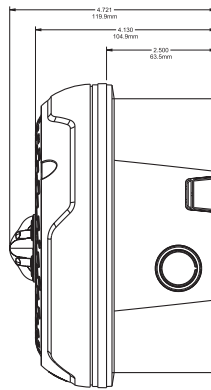

A0608-00

Strobes, Horn Strobes for Ceilings with Surface Mount Back Box (SBBCRL/SBBCWL)