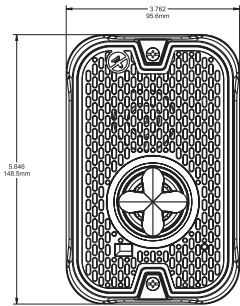

Dimensions	
Wall Strobes and Horn Strobes (including lens)	5.84" L x 3.76" W x 1.56" D (148mm x 95.5mm x 39.6mm)
Wall Strobes and Horn Strobes (including lens) with SBBGRL/WL Surface Mount Back Box	5.84" L x 3.76" W x 3.72" D (148mm x 95.5mm x 94.5mm)
Ceiling Strobes and Horn Strobes (including lens)	6.8" diameter x 2.22" D (173mm x 56.4mm)
Ceiling Strobes and Horn Strobes (including lens) with SBBGRL/WL Surface Mount Back Box	6.98" diameter x 4.72" D (177.3mm x 120mm)
Wall Horns	5.84" L x 3.76" W x 1.56" D (148mm x 95.5mm x 39.6mm)
Wall Horns with SBBGRL/WL Surface Mount Back Box	5.84" L x 3.76" W x 3.11" D (148mm x 95.5mm x 79mm)

### UL/ULC Maximum Horn Strobe Current Draw (mA) and Sound Output (dBA)

Pos	Tone	Volume Setting	Current Draw (mA RMS), Horn Strobe, Candela Range (15-185 cd)										Sound Output (dBA)	
			16-33 Volts											16-33 V DC
			15cd	30cd	75cd	95cd	110cd WALL	115cd CEILING	135cd WALL	150cd CEILING	177cd CEILING	185cd WALL		
1	Temporal	High	35	38	87	92	94	120	189	189	190	190	190	85
2	Temporal	Low	35	38	87	92	94	120	135	135	145	145	145	77
3	Non-Temporal	High	50	52	87	92	94	120	127	127	135	135	135	85
4	Non-Temporal	Low	35	38	87	92	94	120	125	125	130	130	130	77
5	3.1KHz Temporal 3	High	35	38	87	89	91	115	155	155	165	165	165	82
6	3.1KHz Temporal 3	Low	35	38	87	89	91	115	128	130	135	135	135	75
7	3.1KHz Non-Temporal	High	40	42	87	89	91	115	125	125	135	135	135	82
8	3.1KHz Non-Temporal	Low	35	38	87	89	91	115	120	120	130	130	130	75

## L-Series with LED Outdoor Dimensions: Wall-Mounted Equipment

A0547-00

Outdoor Compact Wall Horn with Compact Surface Mount Back Box (SBBGRL/SBBGWL)

A0557-00

Outdoor Compact Wall Horn with Compact Surface Mount Back Box (SBBGRL/SBBGWL)