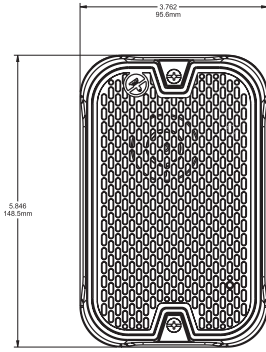

L-Series with LED Outdoor Dimensions: Wall-Mounted Equipment

A0547-00

Outdoor Compact Wall Horn with Compact Surface Mount Back Box (SBBGRL/SBBGWL)