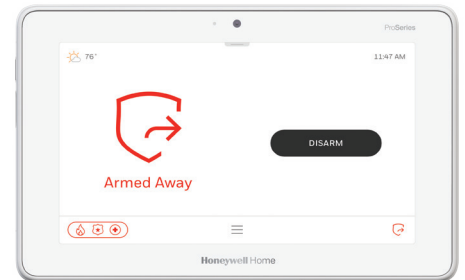

ProSeries Touchscreens and Keypads

A selection of innovative user interface options, include wireless touchscreens and keypads to support the needs of any application. Available in Honeywell Home and Resideo branding options.

7" Wireless Touchscreen (PROWLTOUCH)

With a sleek, elegant design, this graphic touchscreen combines a brilliant, high resolution display with an intuitive user experience for the complete control of the security system and home automation devices.

7" Wireless Touchscreen:
PROWLTOUCH

Add recharging Desk Mount Kit for portability: PROWLTOUCHDM

FEATURES AND BENEFITS

- Easy-to-use, elegant design blends with any décor
- Multi-lingual display (English, French, Spanish)
- Voice capable: Amazon Alexa, 2-way voice, status annunciations, chimes
- Control lights, lock, thermostats and other home automation devices from the display
- Scenes control of automation and security
- Sounder with audible beeps to indicate: system status, entry/exit delay, other alarm situations
- Panic buttons dedicated to fire, police or medical emergencies